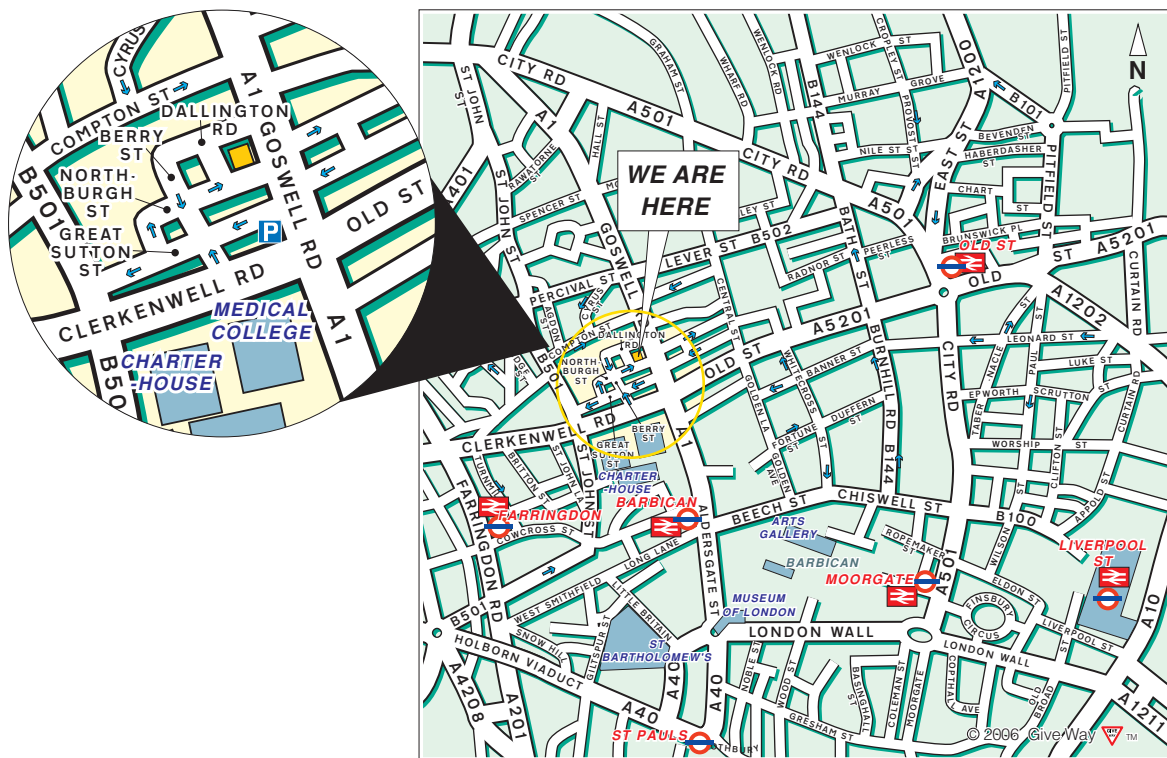

LONDON SPEED AWARENESS SCHEME WORKSHOPS

CENTRAL LONDON VENUE – ISLINGTON

2 Northburgh Street
London EC1V 0AY

(Please note entrance at No.2, not 2-6 Northburgh Street)

Tel: 0845 345 9623